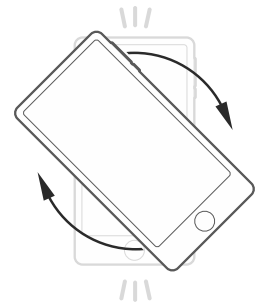

HANDLEBAR SIZES

Ø 20-40 mm

3

4

3 "QUICK CLICK"
SYSTEM.

ASSEMBLY

RELEASE