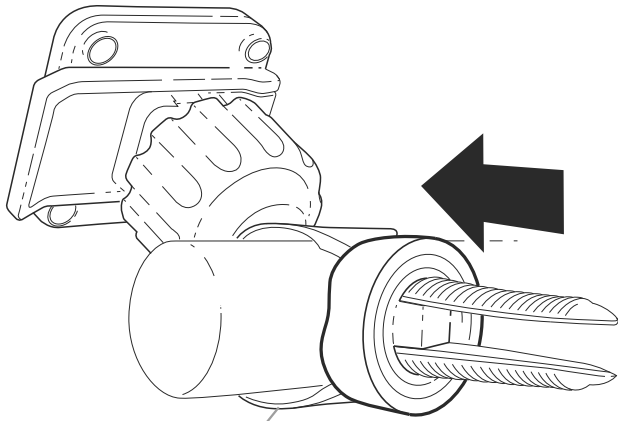

SHAD X-FRAME

Ref. X0SG00H

SMARTPHONE
HANDLE HOLDER

Easy

1

2

MAX / 180x90

MIN / 135x65

HANDLEBAR SIZES

Ø 20-40 mm

3

4

3 "QUICK CLICK"
SYSTEM.

ASSEMBLY

RELEASE