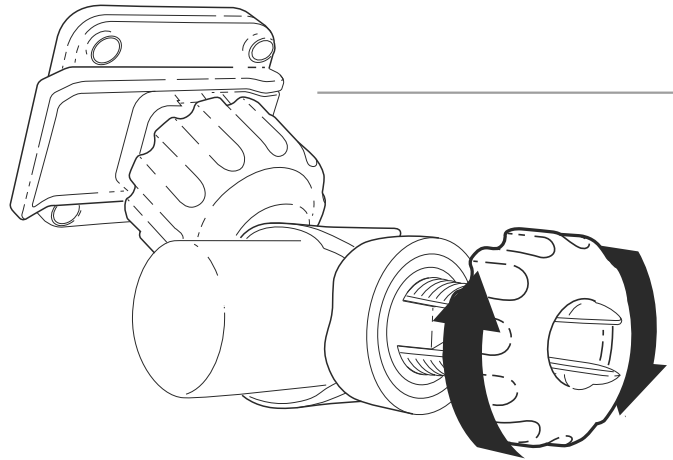

SHAD X-FRAME

Ref. X0SG00H

SMARTPHONE
HANDLE HOLDER

Easy

1

2

MAX / 180x90

MIN / 135x65

HANDLEBAR SIZES

Ø 20-40 mm

3

4

3 "QUICK CLICK"
SYSTEM.

ASSEMBLY

RELEASE