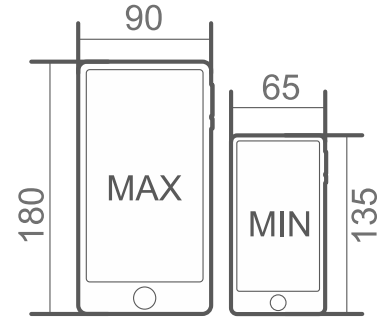

SHAD X-FRAME

Ref. X0SG00H

SMARTPHONE
HANDLE HOLDER

Easy

1

2

MAX / 180x90

MIN / 135x65

HANDLEBAR SIZES

Ø 20-40 mm

3

4

3 "QUICK CLICK"
SYSTEM.

ASSEMBLY

RELEASE