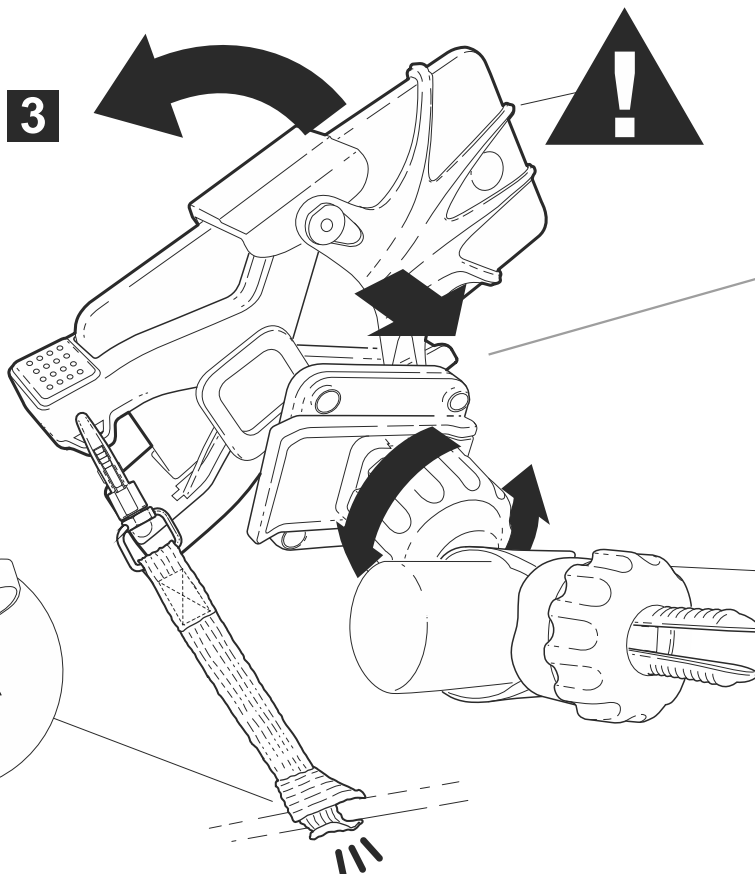

SHAD X-FRAME

Ref. X0SG00H

SMARTPHONE
HANDLE HOLDER

Easy

1

2

MAX / 180x90

MIN / 135x65

HANDLEBAR SIZES

Ø 20-40 mm

3

4

3 "QUICK CLICK"
SYSTEM.

ASSEMBLY

RELEASE