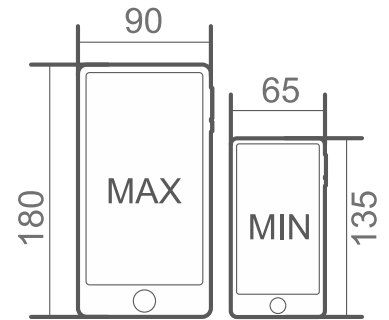

SHAD X-FRAME

Ref. X0SG00M

SMARTPHONE
MIRROR HOLDER

Required

MAX / 180x90

MIN / 135x65

4 "QUICK CLICK"
SYSTEM.

ASSEMBLY