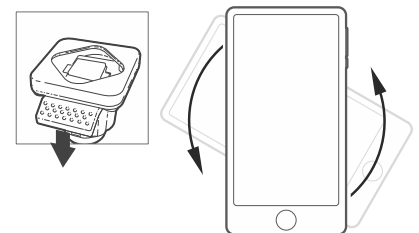

SHAD X-FRAME

Ref. X0SG00M

SMARTPHONE
MIRROR HOLDER

Required

MAX / 180x90

MIN / 135x65

4 "QUICK CLICK"
SYSTEM.

ASSEMBLY