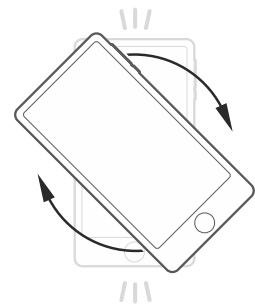

SHAD X-FRAME

Ref. X0SG00M

SMARTPHONE
MIRROR HOLDER

Required

MAX / 180x90

MIN / 135x65

4 "QUICK CLICK"
SYSTEM.

ASSEMBLY