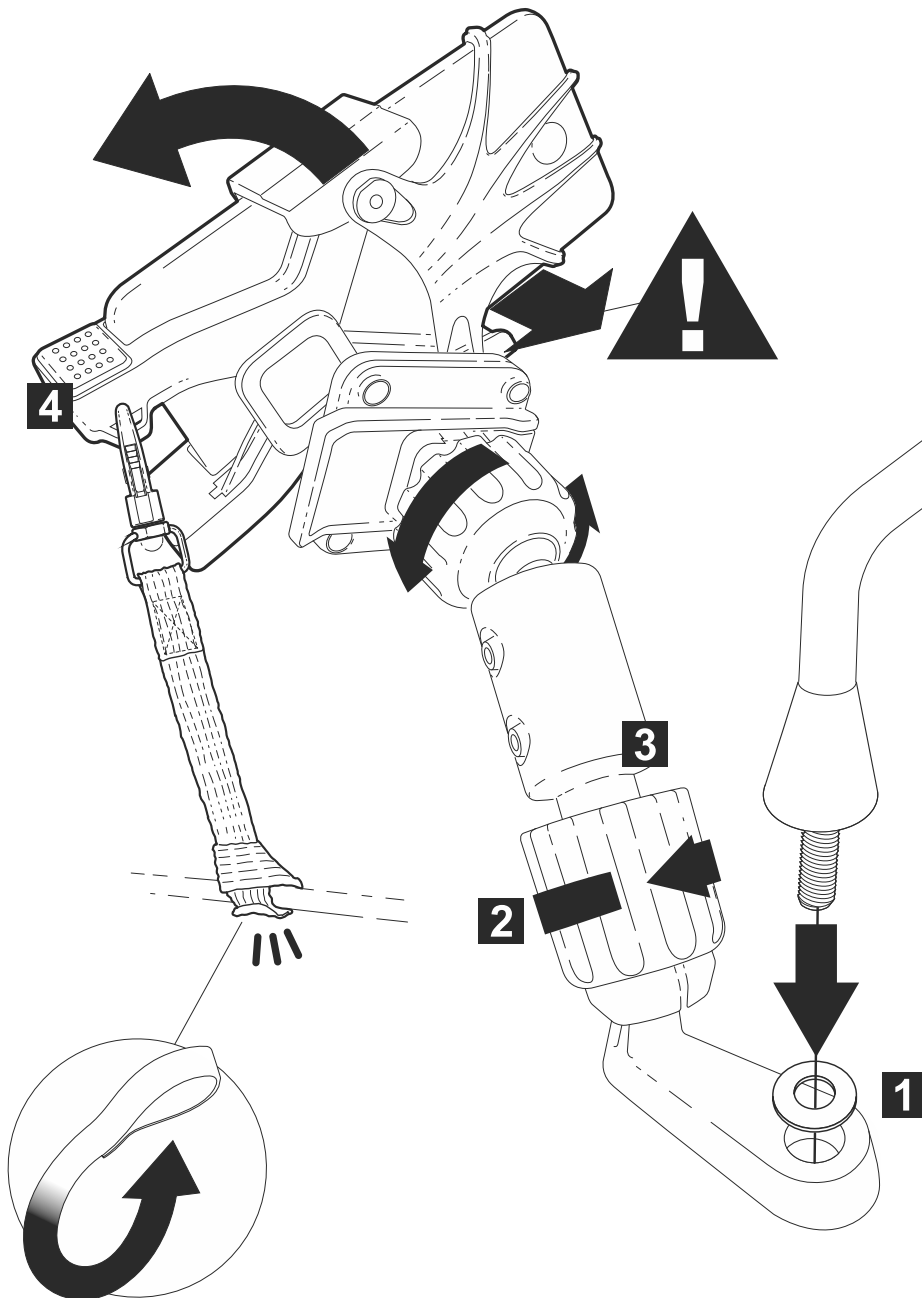

SHAD X-FRAME

Ref. X0SG00M

SMARTPHONE
MIRROR HOLDER

Required

MAX / 180x90

MIN / 135x65

4 "QUICK CLICK"
SYSTEM.

ASSEMBLY